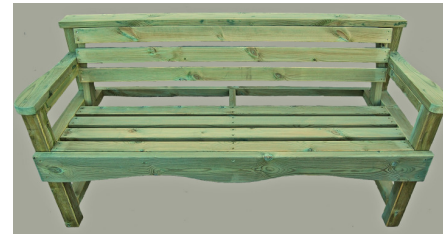

Garden Bench

Length: 5 ft

Available in dark oak, pine, green or light green finish.

Price: £190.00

We offer as well
Garden Sheds, Gazebos...and many more!

We can help you to design your dream garden furniture...

4 Seater Picnic Table

Available in dark oak, pine, green or light green finish.

Price: £190.00

Also available with wheelchair/ pushchair access

Deluxe 8 Seater Picnic Table

Price: £420.00

CALL US ON **01904 421 091** IF YOU ARE INTERESTED IN ANY OF THE ABOVE PRODUCTS OR WOULD LIKE TO ENQUIRE ABOUT MADE-TO-ORDER GARDEN FURNITURE OR ANY OTHER WOODEN PRODUCTS FOR YOUR GARDEN