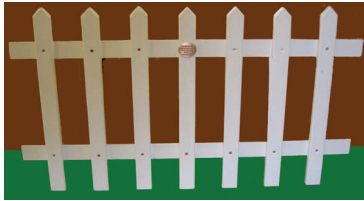

### FUNERAL PRODUCTS

We offer a special **Picket Fencing Pack** suitable for a grave (10inch high)- white, black or natural color.

Made in kit form plus posts and a deluxe cross. Easy to assemble and erect.

**Price: £ 130.00**

**Other Funeral Products:**

**DELUX CROSS** £29.00

**CASKET FOR ASHES** £69.00  
made in oak or beech

## PICKET FENCING

- Color: natural or white
- Length: 78 inches (2m)

Size	Size (inches)	Price
Large	39inch high	£29.00
Medium	29inch high	£24.00
Small	20inch high	£19.00